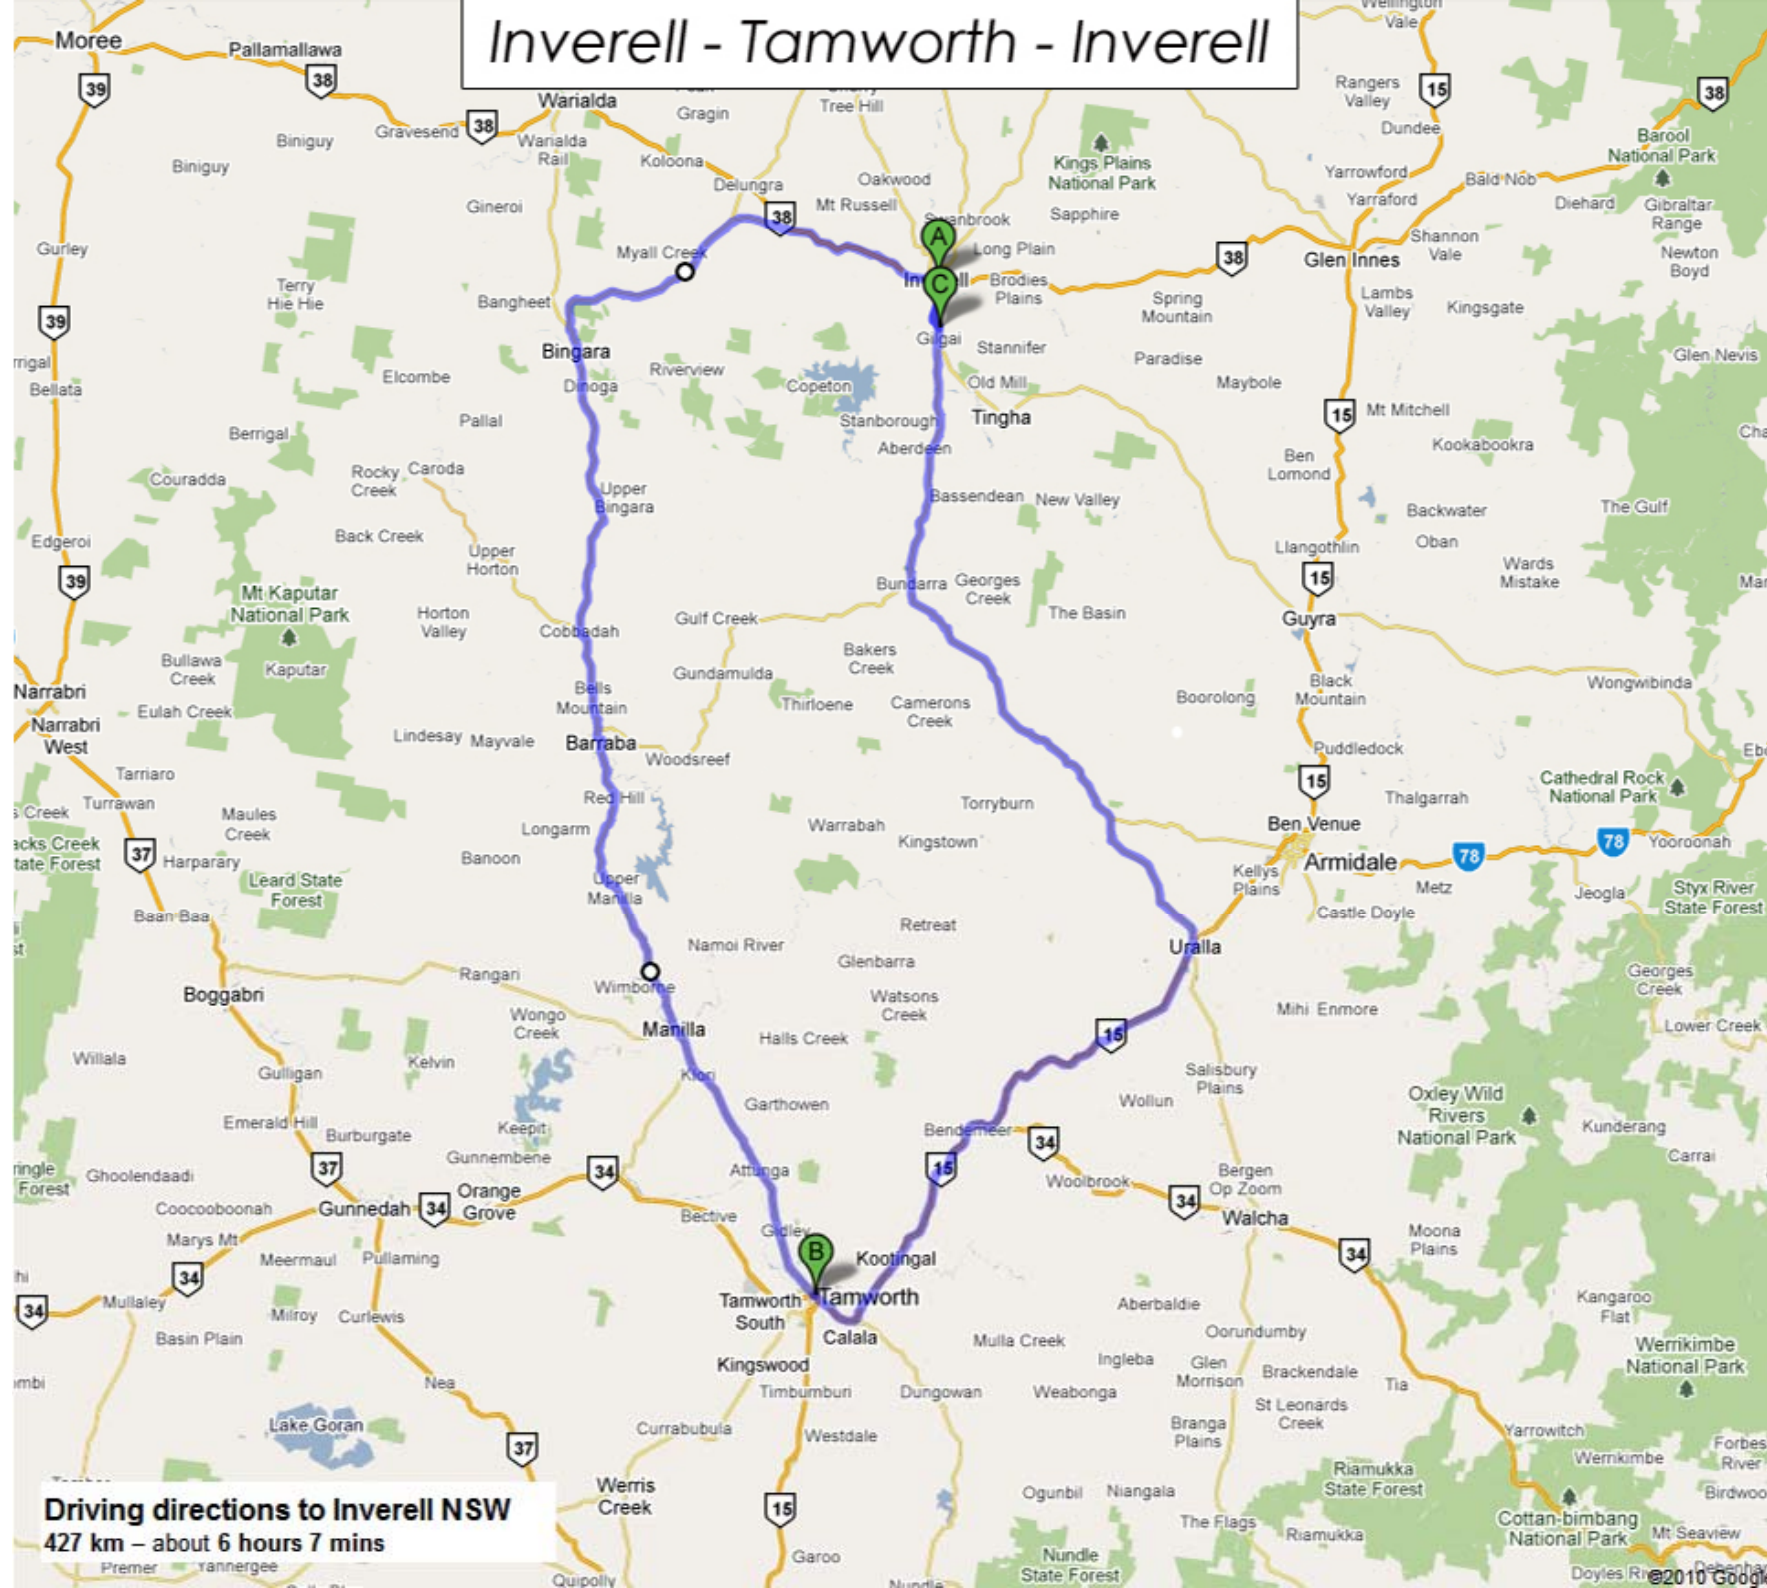

Inverell - Tamworth - Inverell

Driving directions to Inverell NSW
427 km – about 6 hours 7 mins